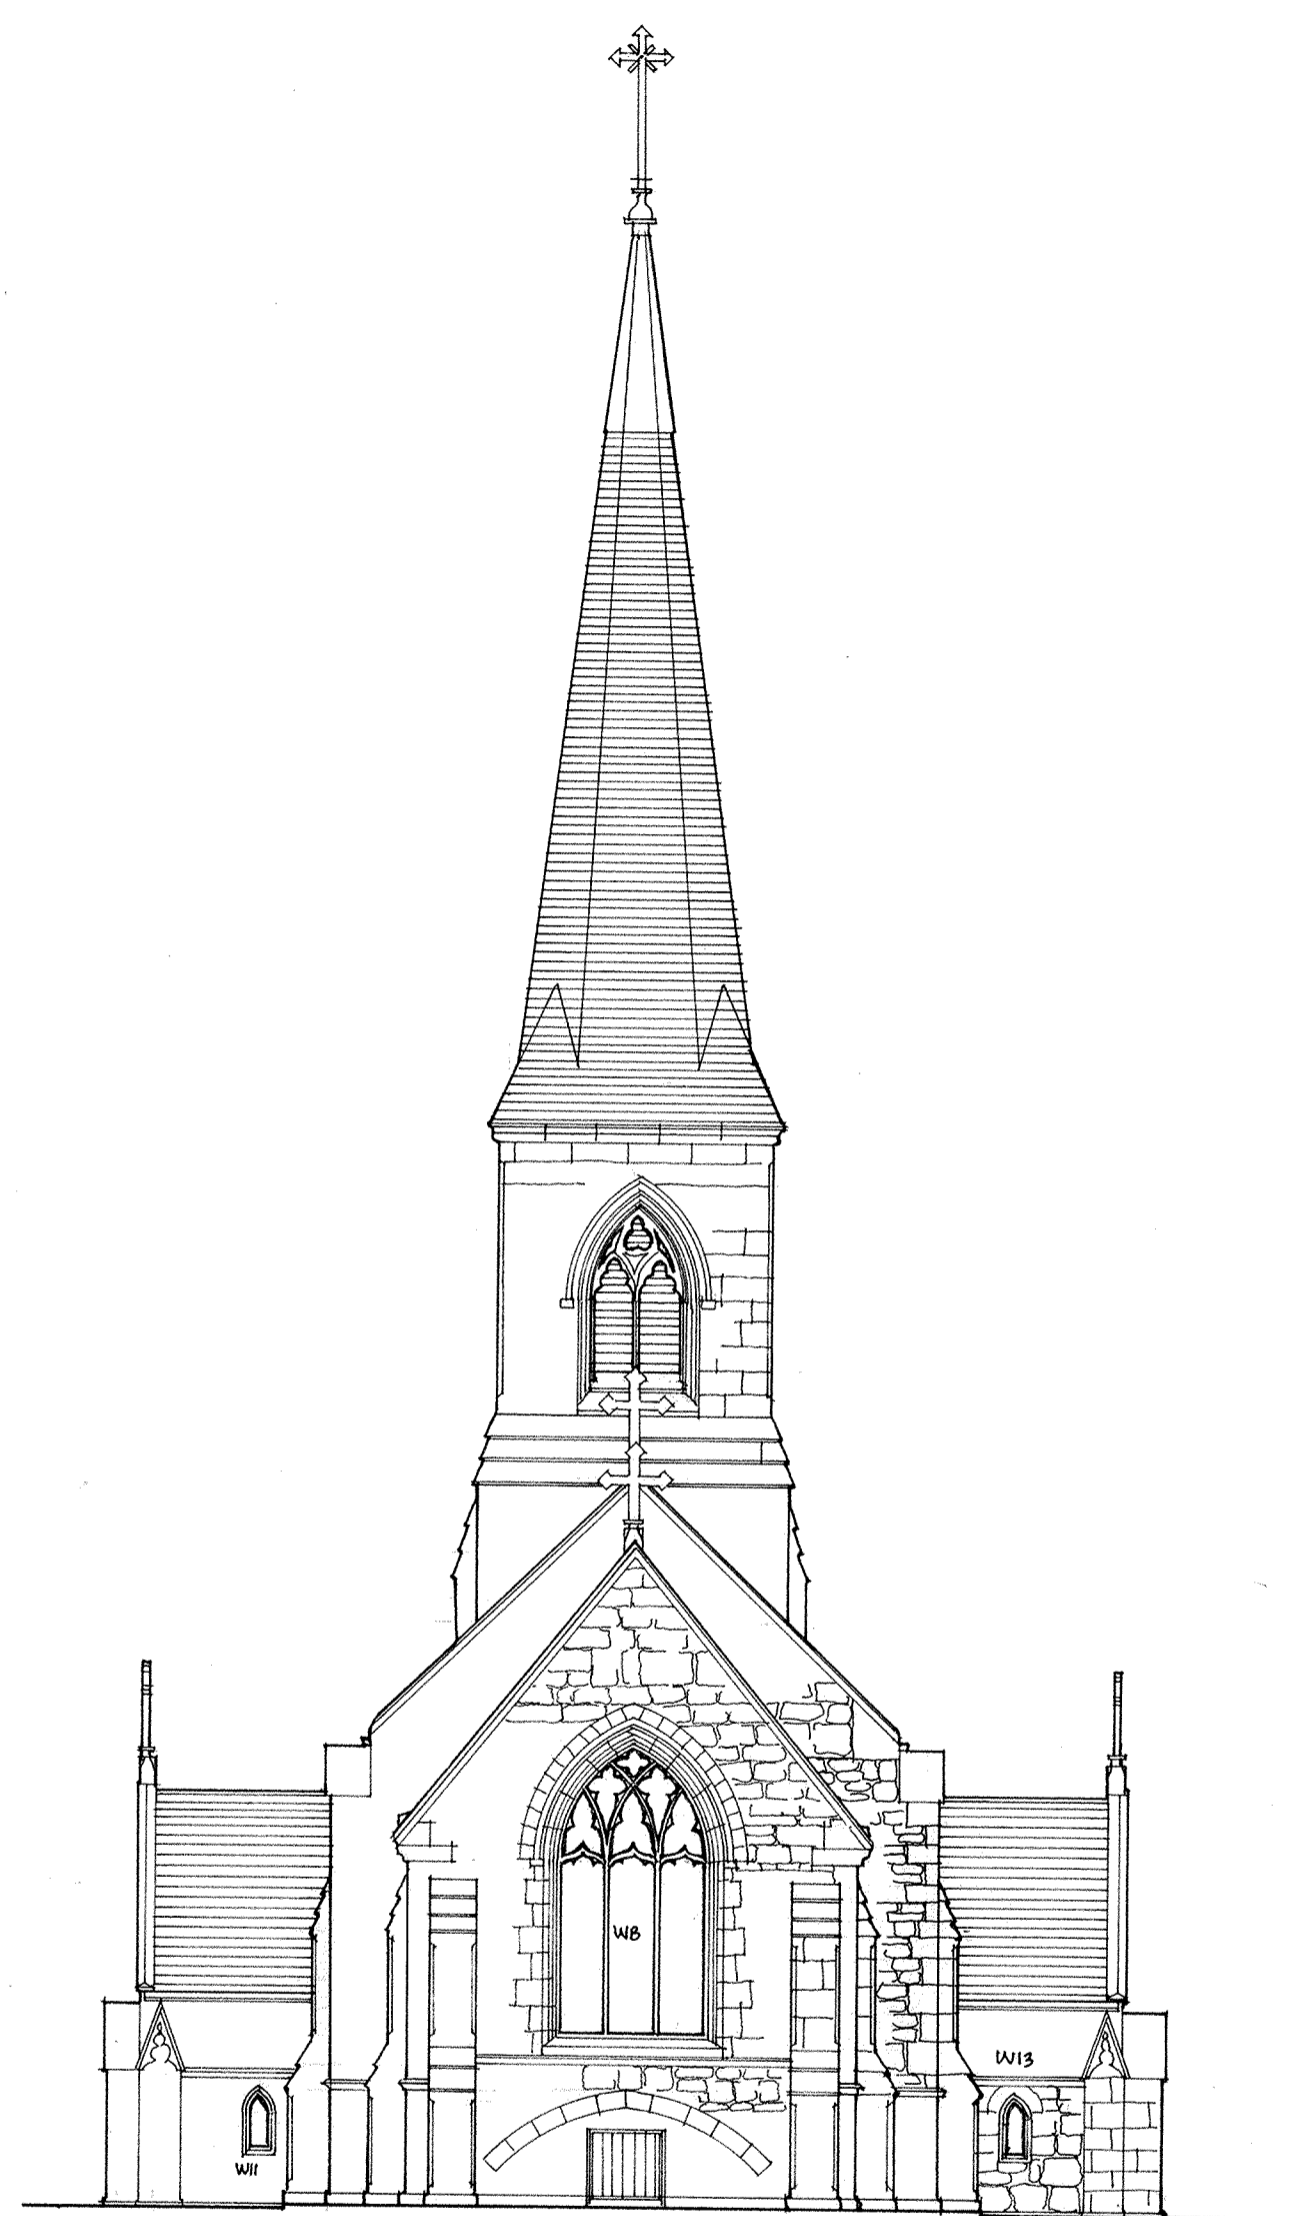

NORTH ELEVATION

EAST ELEVATION

ANGLICAN CHURCH OF ST. JOHN THE BAPTIST CANBERRA
MEASURED DRAWING

JOHN GOLDSMITH F.R.A.I.A. HONORARY ARCHITECT. MAY 1984

E
J.G.